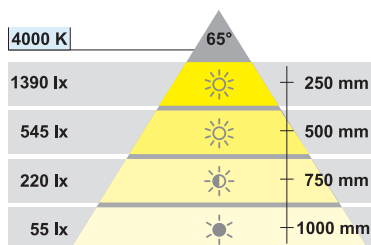

LED 1097

Surface-mounted light 12 V, 8 W

12 V

2

12/24 V

- > Homogeneous and bright illumination
- > High-quality optics due to acrylic glass diffuser

- > Dimmable: Yes
- > Area of application: For bathroom and living rooms
Mirror and cabinet lighting
Suitable for retrofitting
- > Housing material: Stainless steel
- > Housing colour/finish: Glossy
- > Plinth material: Steel
- > Plinth colour/finish: Chrome plated
- > Diffuser material: Acrylic glass
- > Diffuser colour/finish: Matt
- > Plug drill hole diameter: 8 mm
- > Life time: 30000 h
- > Colour rendering index Ra: ≥80
- > Weighted energy consumption: 8.8 kWh/1000 h
- > Energy efficiency class: A+
- > Mounting: For screw fixing

Supplied with
1 light with 2 m lead

IP20

Colour temperature K	Light colour	Wattage W	Length mm	Glossy
4000	Cool white	8	600	833.02.450

Packing: 1 piece

Adapter	Packing	Cat. No.
12 V 5 12 V Adapter required for connection to the drivers or distributors of the Loox5 system	1 piece	833.95.823