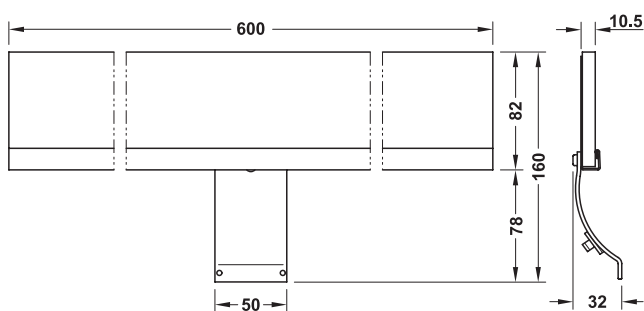

LED 1097

Surface-mounted light 12 V, 8 W

12 V

2

12/24 V

- > Homogeneous and bright illumination
- > High-quality optics due to acrylic glass diffuser

- > Dimmable: Yes
- > Area of application: For bathroom and living rooms
Mirror and cabinet lighting
Suitable for retrofitting
- > Housing material: Stainless steel
- > Housing colour/finish: Glossy
- > Plinth material: Steel
- > Plinth colour/finish: Chrome plated
- > Diffuser material: Acrylic glass
- > Diffuser colour/finish: Matt
- > Plug drill hole diameter: 8 mm
- > Life time: 30000 h
- > Colour rendering index Ra: ≥80
- > Weighted energy consumption: 8.8 kWh/1000 h
- > Energy efficiency class: A+
- > Mounting: For screw fixing

Supplied with
1 light with 2 m lead

IP20

Colour temperature K	Light colour	Wattage W	Length mm	Glossy
4000	Cool white	8	600	833.02.450

Packing: 1 piece

Adapter	Packing	Cat. No.
12 V 5 12 V Adapter required for connection to the drivers or distributors of the Loox5 system	1 piece	833.95.823

→ Häfele Loox5 12 V driver set with 6-way distributor

5 12 V

230 V

Supplied with
1 driver
1 6-way distributor
1 mains lead 2 m with flat Euro plug

Distributor version	20 W	40 W
With switching function	833.74.653	833.74.654
Häfele Connect Mesh	833.74.650	833.74.651